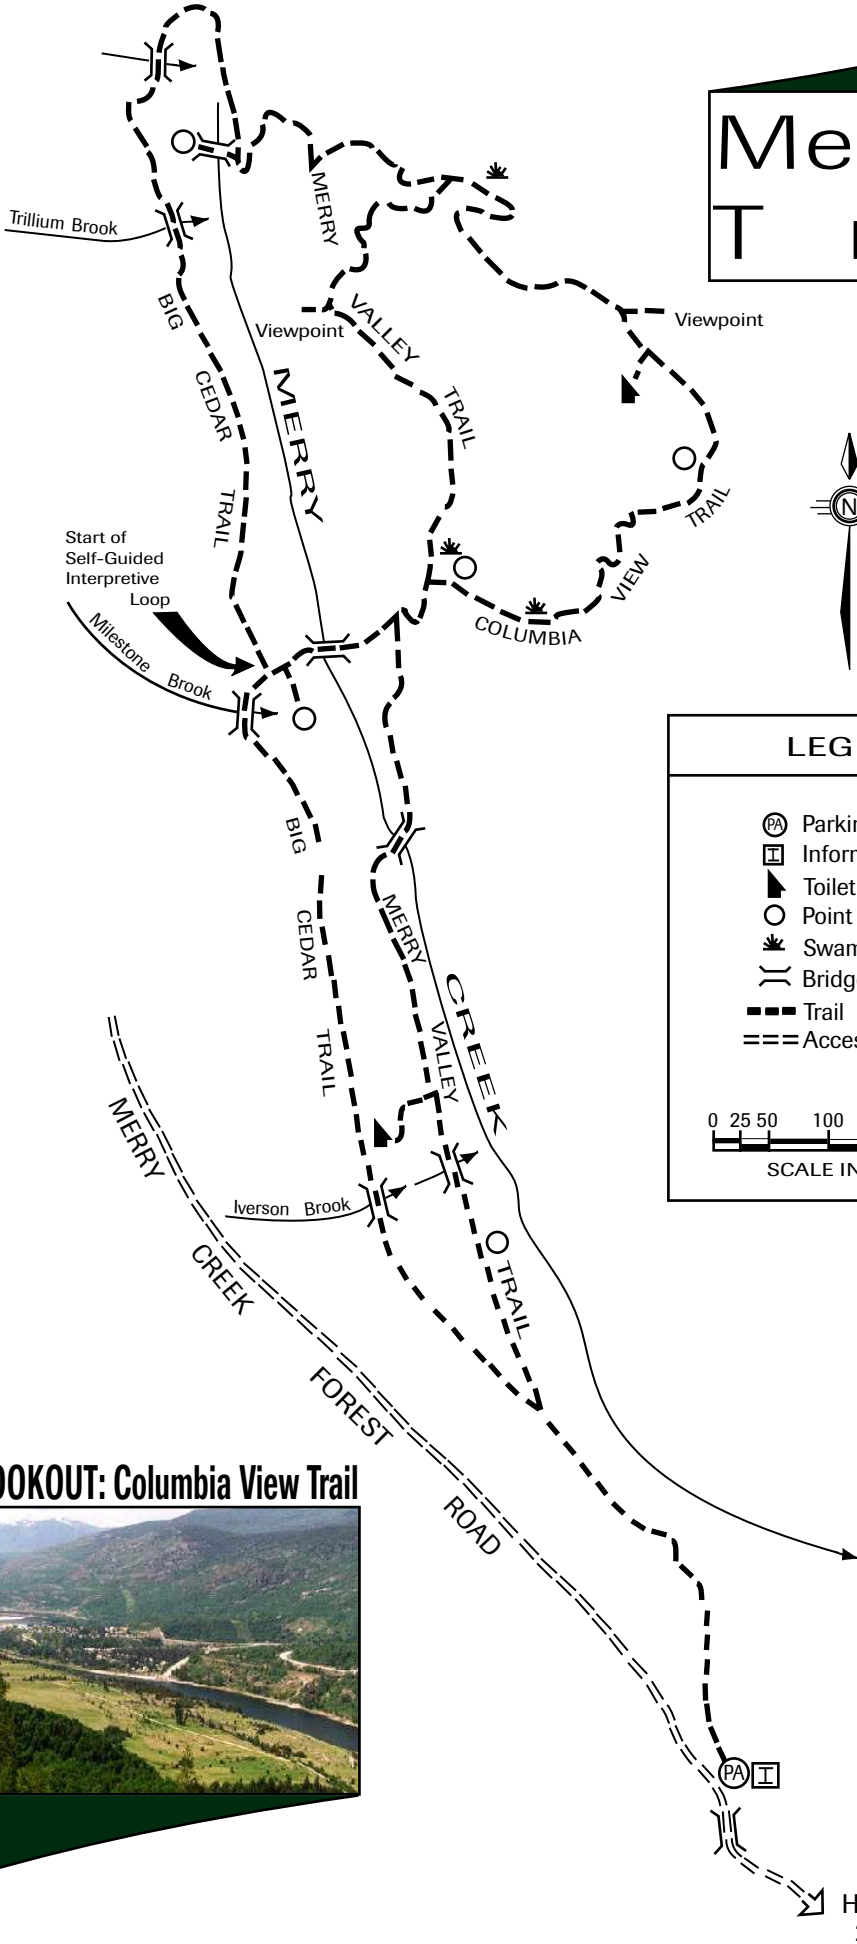

Merry Creek T r a i l

LEGEND

- Parking Area
- Information Sign
- Toilet
- Point of Interest
- Swamp
- Bridge
- Trail
- Access Road

0 25 50 100 150 200 250
SCALE IN METRES

VIEW FROM LOOKOUT: Columbia View Trail

PA I

HWY. 3
2 km